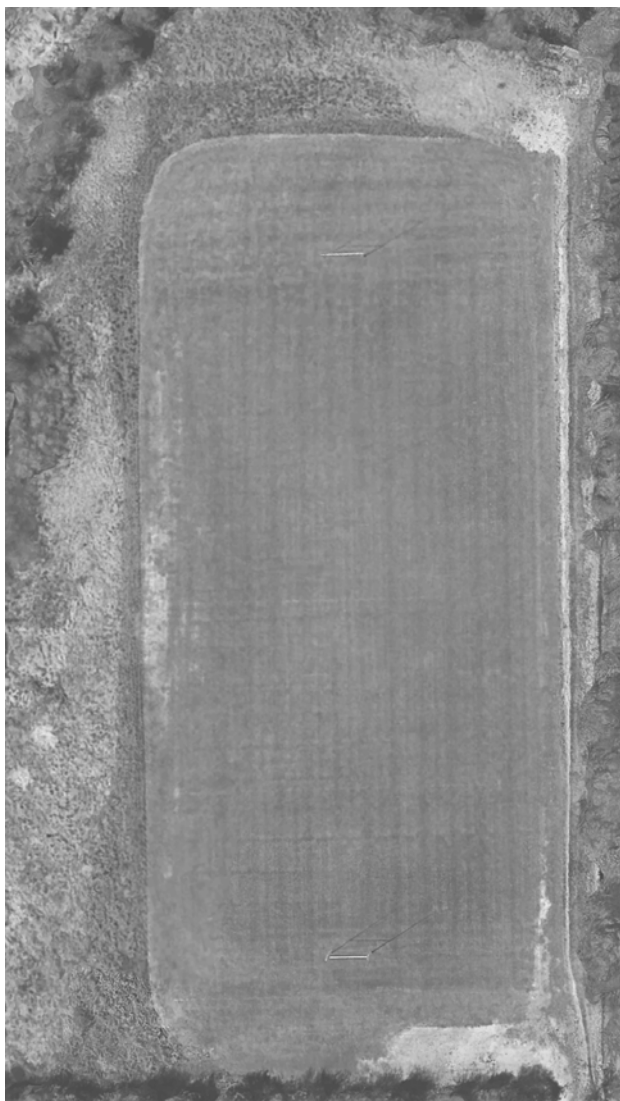

Lost Arrow Report

The pitches used by RCA for outdoor archery are owned by Rochdale RUFC. Lost arrows must be reported. Please provide as much detail as possible and forward the completed report to the RCA Secretary.

Date Arrow Lost		Arrow Owner	
Pitch		Target Location	
Ground Firmness		Grass Length	
Bow Type		Bow Poundage	
Arrow Description	Make, model, fletchings, nocks		
What actions were take to find the lost arrow			

Please indicate below the area of the lost arrow.

VETERAN'S PITCH

HILL PITCH